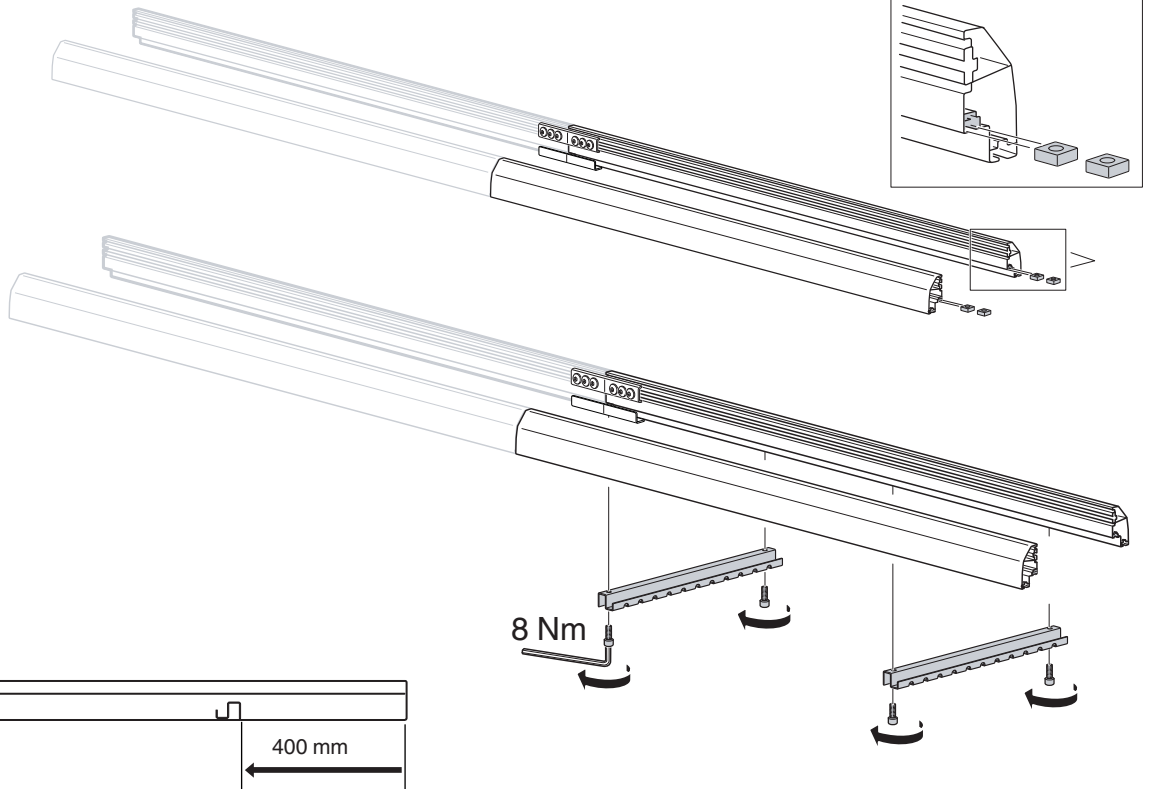

Front Load Stop **321, 322**

THULE[®]
SWEDEN
PROFESSIONAL

2

3

4

 x10

 x4

 x4

 5 mm
x1

5

 x2

 x4

 x2

 x1

 5 mm
x1

6

 x2

12x12  x2

 x1

 x1

5 mm 

x1

7

 x4

 x4

 x4

5 mm  x1

9