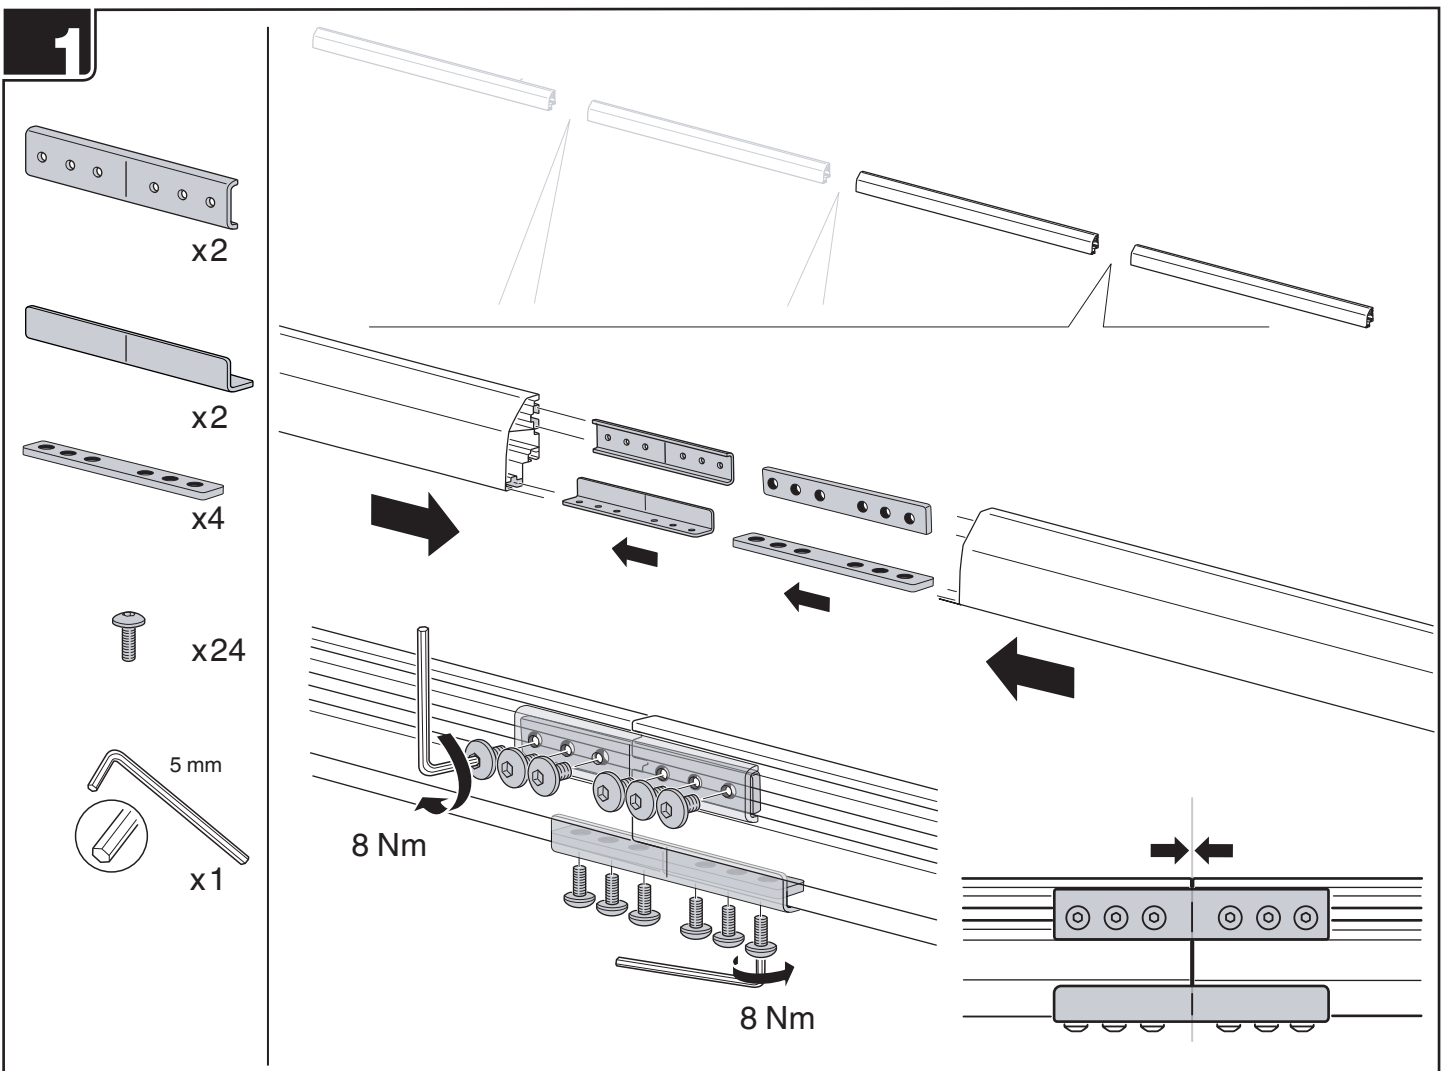

Front Load Stop **321, 322**

THULE[®]
SWEDEN
PROFESSIONAL

2

3

4

 x10

 x4

 x4

 5 mm
x1

5

 x2

 x4

 x2

 x1

 5 mm
x1

6

 x2

12x12  x2

 x1

 x1

5 mm 

x1

7

 x4

 x4

 x4

5 mm  x1

9