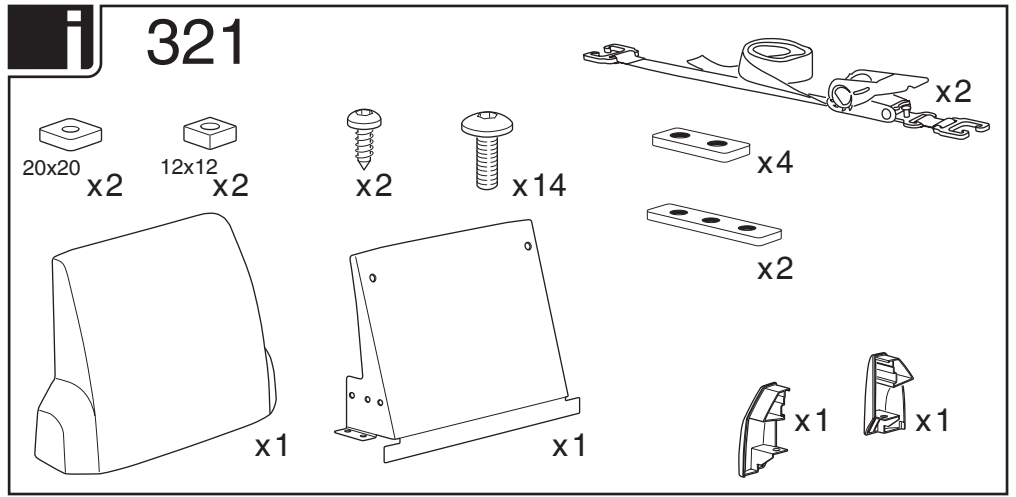

Front Load Stop **321, 322**

THULE[®]
SWEDEN
PROFESSIONAL

2

3

4

 x10

 x4

 x4

 5 mm
x1

5

 x2

 x4

 x2

 x1

 5 mm
x1

6

 x4

 x4

5 mm  x1

9