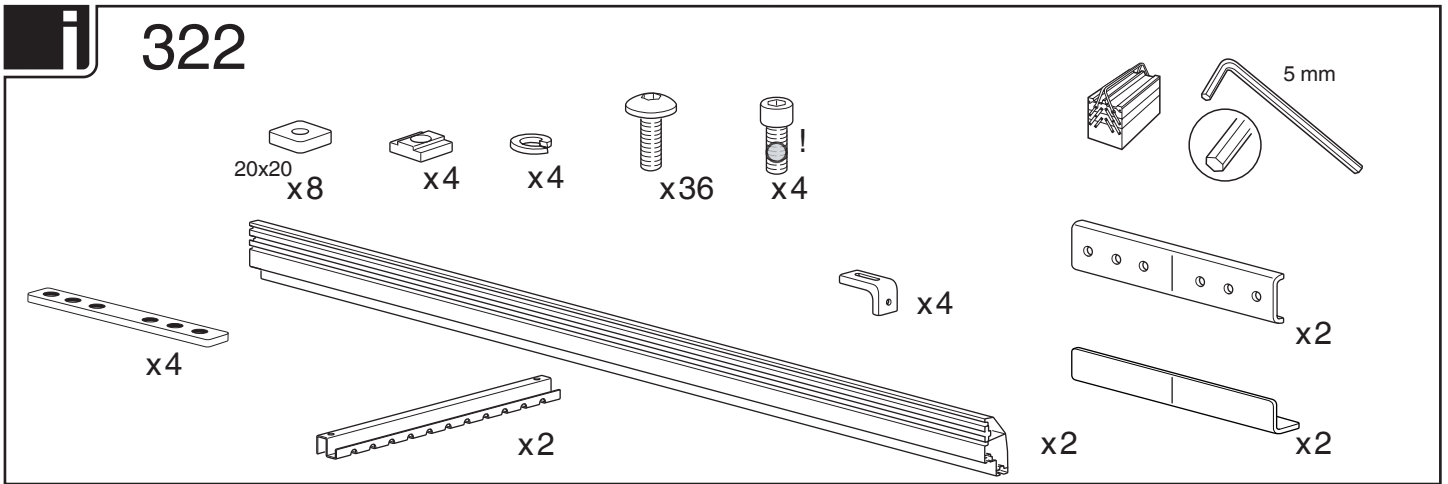

Front Load Stop **321, 322**

THULE[®]
SWEDEN
PROFESSIONAL

2

3

4

 x10

 x4

 x4

 5 mm
x1

5

 x2

 x4

 x2

 x1

 5 mm
x1

6

 x4

 x4

5 mm  x1

9