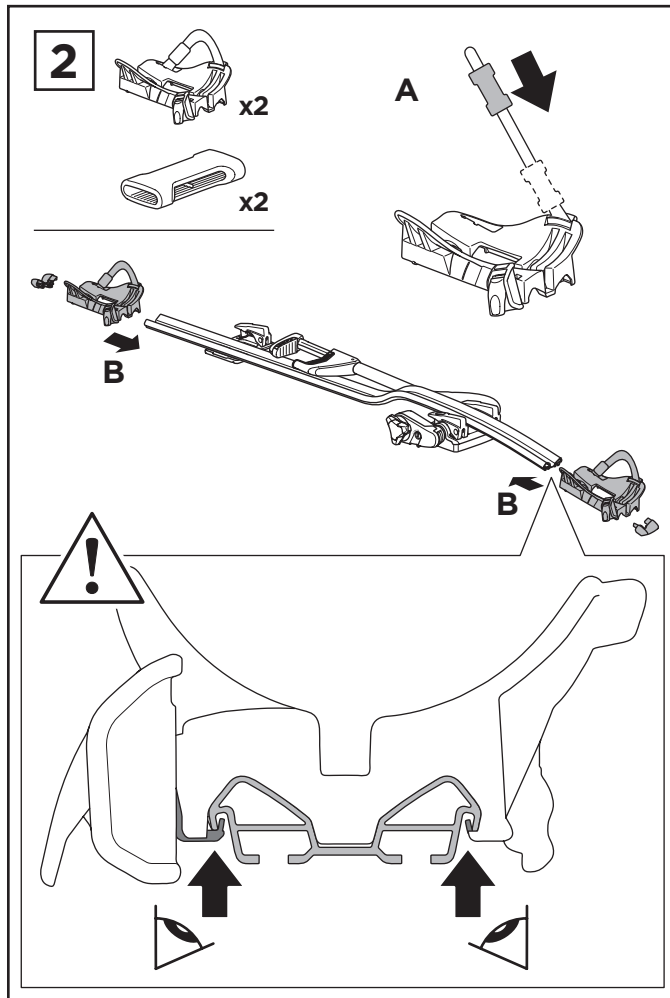

Thule ProRide Fatbike
Adapter 5981

> Instructions

598100
20151124
501-8132-01

Bring your life
thule.com

 www.thule.com

 info@thule.com

 Thule Sweden AB, Box 69, 330 33 Hillerstorp, SWEDEN

501-8132-01