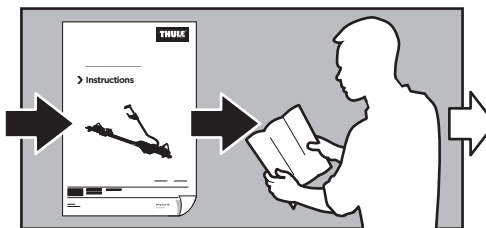

Thule ProRide Fatbike
Adapter 5981

> Instructions

598100
20151124
501-8132-01

Bring your life
thule.com

 www.thule.com

 info@thule.com

 Thule Sweden AB, Box 69, 330 33 Hillerstorp, SWEDEN

501-8132-01