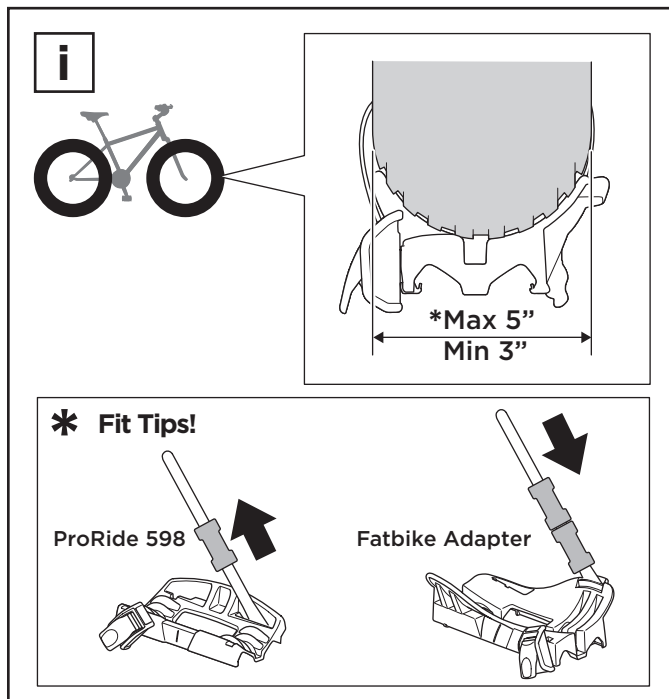

Thule ProRide Fatbike
Adapter 5981

> Instructions

598100
20151124
501-8132-01

Bring your life
thule.com

 www.thule.com

 info@thule.com

 Thule Sweden AB, Box 69, 330 33 Hillerstorp, SWEDEN

501-8132-01