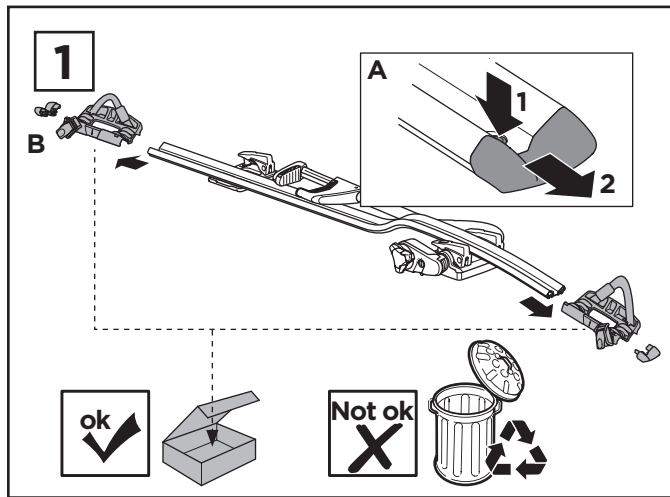

Thule ProRide Fatbike
Adapter 5981

> Instructions

598100
20151124
501-8132-01

Bring your life
thule.com

 www.thule.com

 info@thule.com

 Thule Sweden AB, Box 69, 330 33 Hillerstorp, SWEDEN

501-8132-01