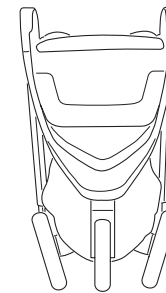

## Strollers - Dimensions Thule Spring

98-108.5 cm  
38.6-42.7 in

89.5-103.5 cm  
35.2-40.7 in

21.5 cm  
8.5 in

59.5 cm  
23.4 in

45 cm  
17.7 in

76 cm  
30 in

32 cm  
12.6 in