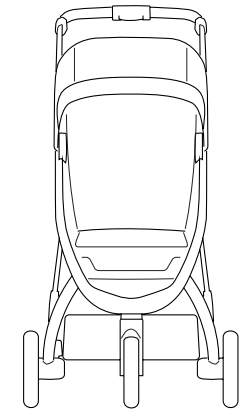

## Strollers - Dimensions Thule Spring

98-108.5 cm  
38.6-42.7 in

89.5-103.5 cm  
35.2-40.7 in

21.5 cm  
8.5 in

59.5 cm  
23.4 in

45 cm  
17.7 in

76 cm  
30 in

32 cm  
12.6 in