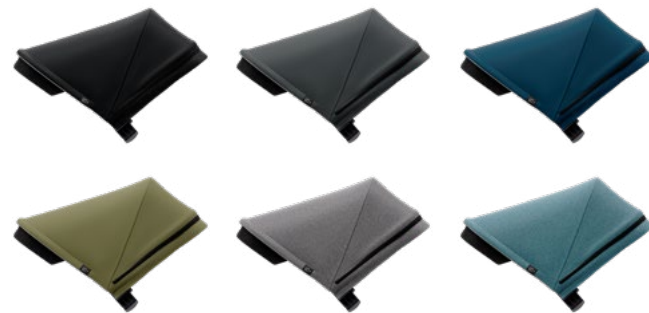

# Thule Spring

The flexible, fun and functional stroller for everyday use.

New

Strollers

Thule Spring

Choose a frame...

choose a canopy and create your personal stroller!

Frames	
<b>SKU Number</b>	11300200      11300100
	Black      Aluminium
<b>UPC Code/EAN</b>	872299047628      872299047611
<b>Number of kids</b>	1      1
<b>Material</b>	Aluminum frame, steel and plastic parts, and 300D premium polyester fabric      Aluminum frame, steel and plastic parts, and 300D premium polyester fabric
<b>Dimensions</b>	See page 11      See page 11
<b>Weight</b>	9.5 kg/21 lbs      9.5 kg/21 lbs
<b>Warranty</b>	2 + 1* Years      2 + 1* Years