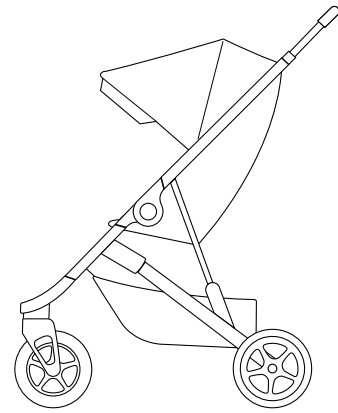

Strollers - Dimensions Thule Spring

98-108.5 cm
38.6-42.7 in

89.5-103.5 cm
35.2-40.7 in