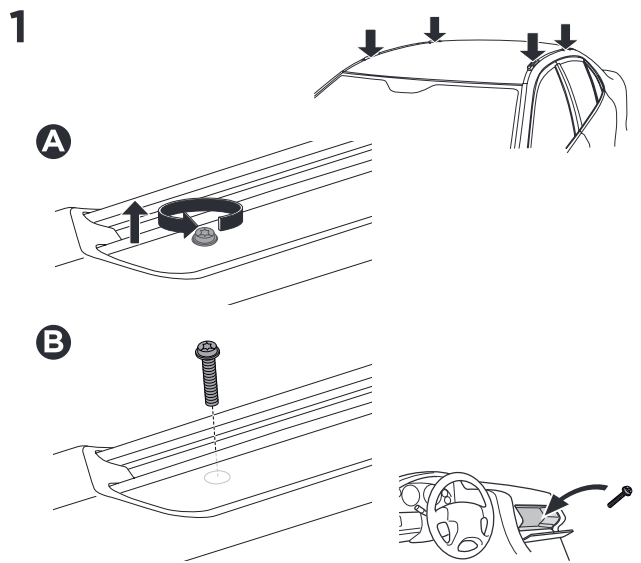

1

Kit 187003

JEEP Grand Cherokee, 5-dr SUV, 11-21

ISO 11154-E

This kit is only for vehicles with fixpoint mounting.

1 KIT

042 x1

002 x4

54662 x4

043 x1

015 x2

016 x2

044 x1

54672 x4

54674 x4

54673 x1

045 x1

Safety

2 FOOT PACK

x4

x4

x1

x2

4 Nm

+ 7 kg / 15,4 lbs = Max: 75 kg / 165 lbs

Max 130 km/h / 80 Mph

80 km/h / 50 Mph