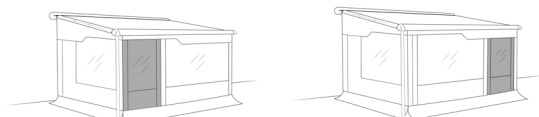

Door position of the front panel

1. choose the door position in your front panel:
2. ☐ Left
   - ☐ Right

Side panel set

1. ☐ order a side panel set (mounting profiles included)
   ☐ do not order a side panel set

Accessories:

- ☐ Curtains grey
- ☐ Curtains blue
- ☐ Thule Windslip: to cover and close the space under your vehicle (mounting rail not included)
- ☐ Thule luxury storage bags: set of 2 carry bags for easy storage of the Thule Residence
- ☐ Thule PVC Cleaner: easy to use spray bottle, ideal for cleaning PVC awning and tent fabric
- ☐ Hold Down Side Strap Kit: avoid awning and tent lift from sudden gusts of wind. Set of 2 straps
- ☐ Transformation kit for 5002, 5500 and 5800
- ☐ Transformation kit for 6200

Tents