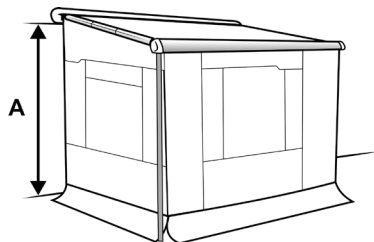

- 4900
- 5002*/5500*
- 5003
- 8000/5800*

Roof Mounted:

- 6002/6502
- 6900/6802
- 6200**
- 9200

Length of your awning ?

- 3.00m 3.25m 3.50m 3.75m 4.00m 4.50m 5.00m 5.50m 6.00m

Mounting height of your awning ?

The mounting height is measured from the ground to the bottom side of the awning box.

- S2.15m - 2.29m
- M2.30m - 2.44m
- L2.45m - 2.59m
- XL2.60m - 2.74m
- XXL2.75m - 2.89m
- XXXL2.90m - 3.10m

Front panel