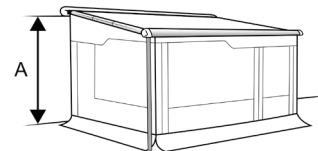

Thule Residence G2

A real living room in the outdoors

Information

- Length from 3.00m up to 6.00m
- Mounting height (A) 2.15m up to 3.10m
- The Thule Residence is available for following Thule Omnistor awnings:
 - + Thule Omnistor 8000
 - + Thule Omnistor 5003
 - + Thule Omnistor 6200 - 9200
 - + Thule Omnistor 6900 - 6002
 - + Thule Omnistor 4900
 - + Thule Omnistor 6502-6800
- Also available for 5002, 5500 and 5800 by adding a 'Transformation kit' (ref. 309623)
- Not for vehicles with curved walls
- Mounting height = between bottom of main housing and ground
- Colours:
 - 03 - Blue Sky
 - 04 - Alaska Grey
 - 23 - Standard Grey
 - 31 - Mystic Grey
 - 32 - Sapphire Blue

Optional sets of curtains are available (blue or grey)

Specs

- Extremely high stability :
 - + Clamping profile ensures mounting and connection of the side panel to the awning fabric.
 - + A double rubber flap attached to the mast profile ensures full sealing with the vehicle wall.
 - + Diagonal support between the mast and clamping profile.
 - + Double profile ensures wind tight sealing between front and side panels.
- User friendly
 - + Side windows fully open, whilst remaining screened by a mosquito mesh.
 - + Mud flaps can be folded inside or outside of the Thule Safari Residence and can be tensioned.
 - + The front is available with doors on the left or right hand side.
 - + The front panel rolls up completely. The window at the front does not open separately.
 - + Modular construction, the front panel is slid into the lead rail of the awning.
- High quality fabric (400gr/m2)
 - + Solid weld connections of the fabric for optimum wind and water tightness.
- Timeless and elegant design
 - + Large window surfaces for greater incidence of light and an open feeling of spaciousness.
 - + The colour of the awning fabric can be continued in the front panel of the awning tent, whereas the side panels come in standard grey.